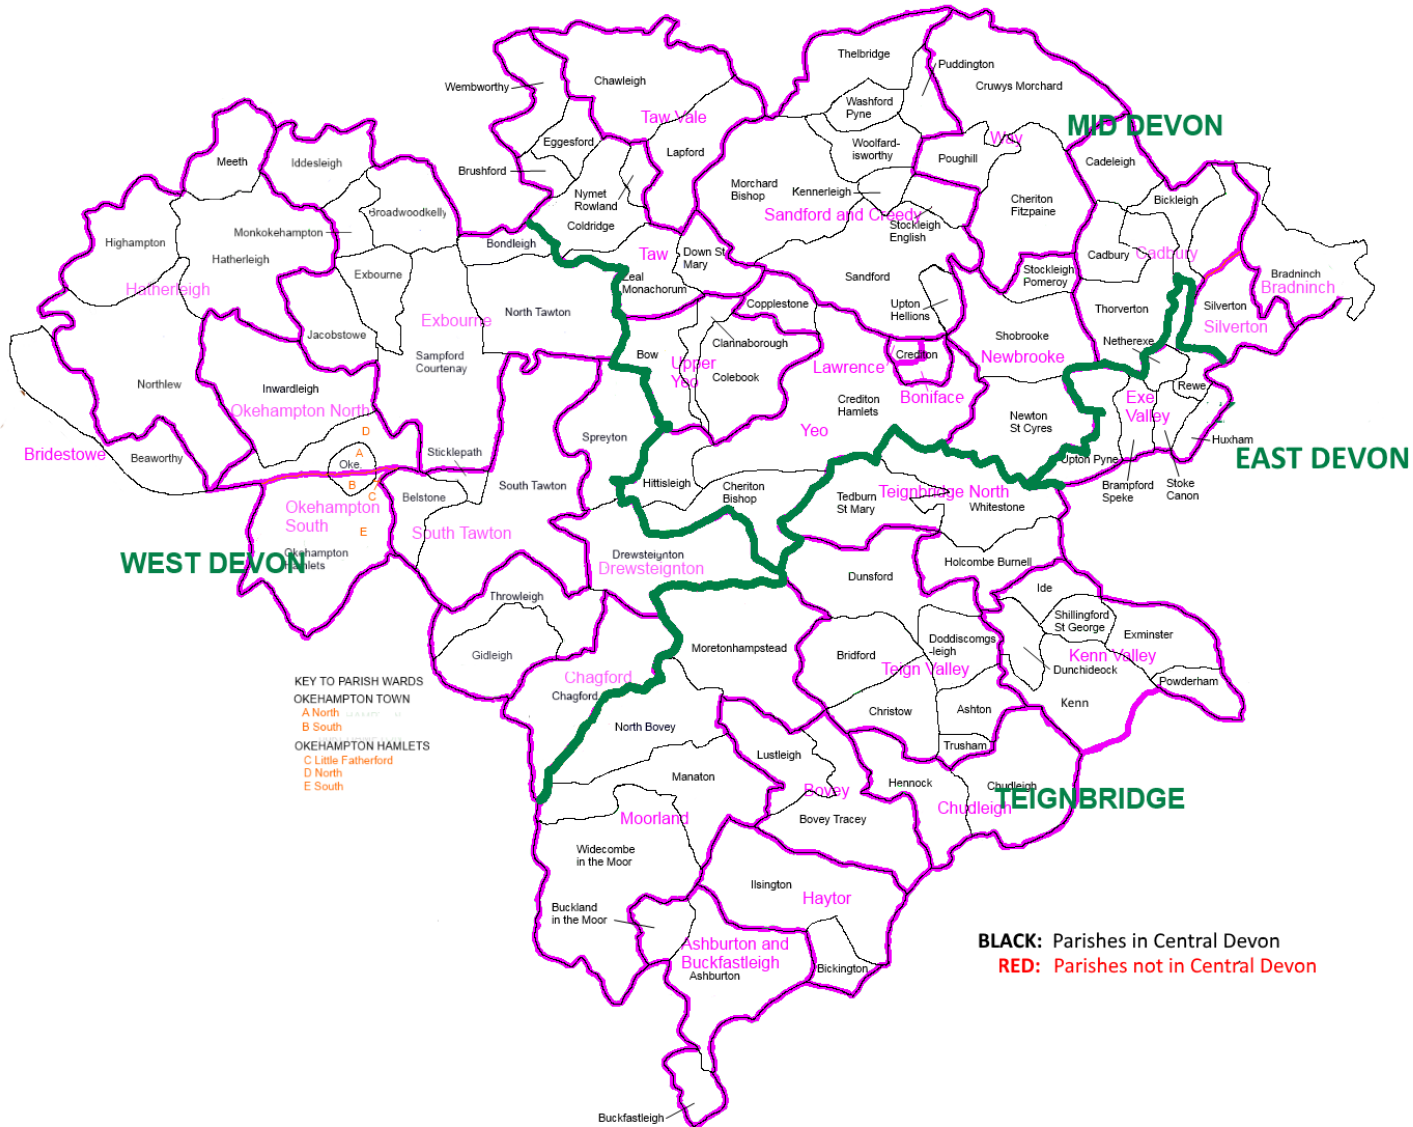

CENTRAL DEVON CONSTITUENCY: DISTRICTS (GREEN), COUNTY ELECTORAL DIVISIONS (BLUE) AND PARISHES (BLACK)

CENTRAL DEVON CONSTITUENCY: DISTRICTS (GREEN), DISTRICT WARDS (CYAN) AND PARISHES (BLACK)